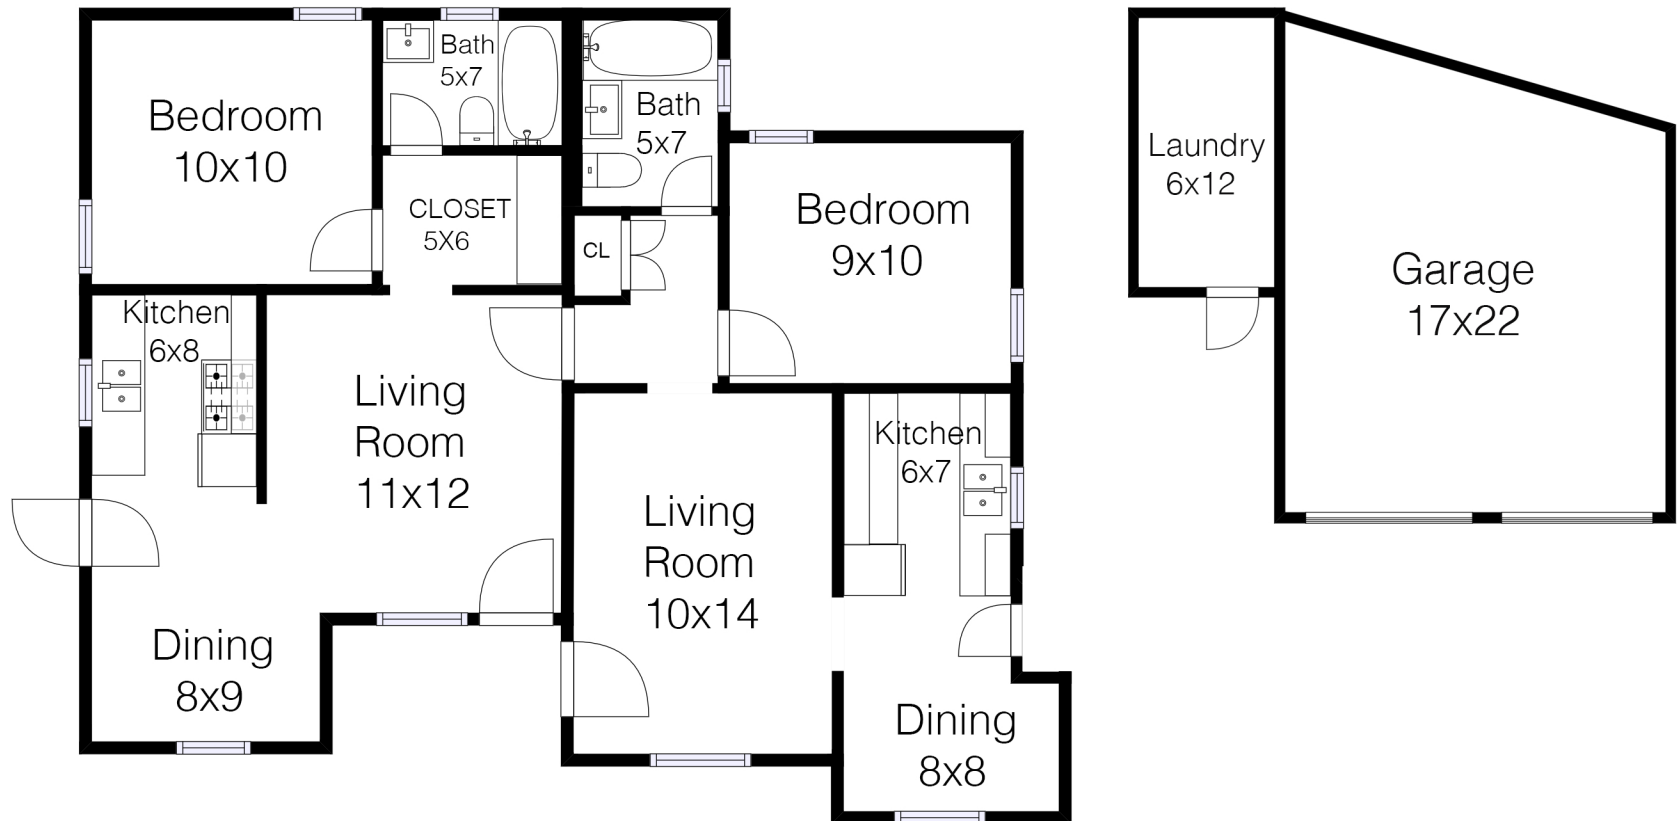

3104 Silver Lake Blvd Los Angeles, CA 90039

*All sizes are estimates

PRESENTED BY Shannon & Joey Fenton Nourmand & Associates - HW

(310) 365-6118 www.www.fentonla.com Shannon@FentonLA.com